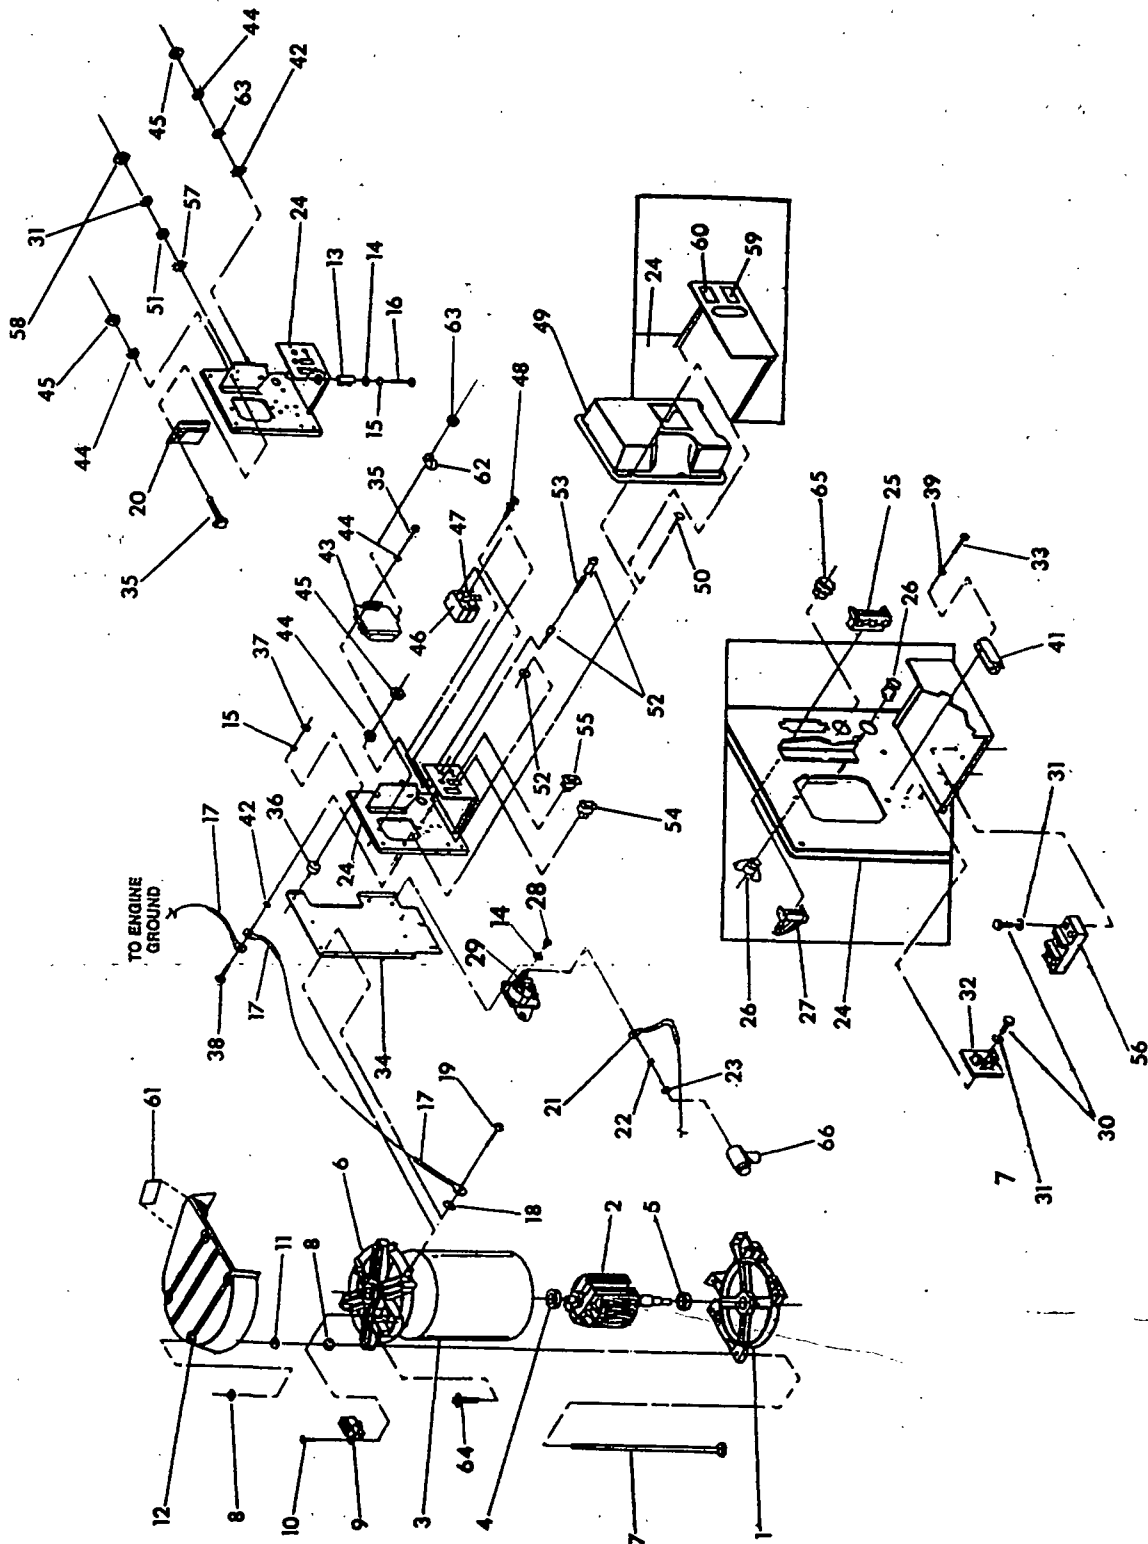

EXPLODED VIEW — ALTERNATOR AND PANEL

Recreational Vehicle Generator

REPAIR PARTS — ALTERNATOR AND PANEL

ITEM	PART NO	QTY.	DESCRIPTION	ITEM	PART NO.	QTY.	DESCRITPOIN
1	75995	1	Lower Bearing Carrier	34	86317	1	Panel Support Bracket
2	77004G	1	Rotor Assembly	35	75235	4	M5-0.8 x 30mm Capscrew
3	87845G	1	Stator Assembly	36	82737	4	Vibration Mount
4	73159	1	Ball Bearing	37	49813	4	M6 Hex Nut
5	31971	1	Ball Bearing	38	49815	1	M5-0.8 x 16mm Capscrew
6	72379	1	Upper Bearing Carrier	39	43182	2	M3 Lock Washer
7	77006	4	Stator Stud	41	54502	1	3A Circuit Breaker
8	52858	8	M8-1.25 Flange Lock Nut	42	67444	1	M5 Shakeproof Washer
9	66386	1	Brush Holder	43	83049	1	Voltage Regulator
10	66849	2	M5-0.80 x 15mm	44	49226	6	M5 Lock Washer
11	27756	4	Nylon Washer	45	51716	4	M5-0.80 Hex Nut
12	86314	1	Generator Top Housing	46	90145	1	30A Circuit Breaker
13	75234	1	Resistor	47	90145	1	30A Circuit Breaker
14	22473	3	Flat Washer	48	25105	4	No. 6-32 Screw with lock washer
15	22097	5	M6 Lock washer	49	86315	1	Panel Cover
16	74095	1	M6-1.00 x 60mm Capscrew	50	90734	4	M4-0.7 x 16mm Capscrew and Flat Washer
17	90141	2	Ground Cable				
18	22447	1	Shakeproof Lock Washer	51	22985	1	M4 Flat Washer
19	74906	4	M6-1.00 x 20mm Screw	52	32300	1	Fuse Holder
20	92234	1	Controller Circuit Board	53	22676	1	15 Amp Fuse
21	10-74260	1	Starter Cable	54	87798	1	Start/Stop Switch
22	22129	2	5/16" Lock Washer	55	92113	1	Fuel Pump Switch
23	22259	2	5/16"-18 Hex Nut	56	75210A	1	Terminal Block
24	86316	1	Panel Sheet Metal	57	23365	1	M4 Shakeproof Washer
25	53650	1	4-pin Connector	58	51715	1	M4-0.7 Hex Nut
26	20575	1	Connector	59	90157	1	Decal — C.B. Rating 30 Amp
27	75244	1	Remote Harness	60	90156	1	Decal — C.B. Rating 20 Amp
28	66476	2	M6-1.0 x 12mm Capscrew with lock washer	61	89438B	1	Customer Connection Decal
				62	31791	1	Hose Clamp
29	86729	1	Starter Contactor	63	23897	1	M5 Flat Washer
30	75476	3	M4-0.7 x 16mm Capscrew	64	74908	1	M5 x 10mm Taptite Screw
31	22264	4	M4 Lock Washer	65	23484S	1	Bushing
32	65795	1	Battery Charge Rectifier	66	75763A	1	Battery Cable Boot
33	90987	2	M3-0.5 x 15mm Capscrew