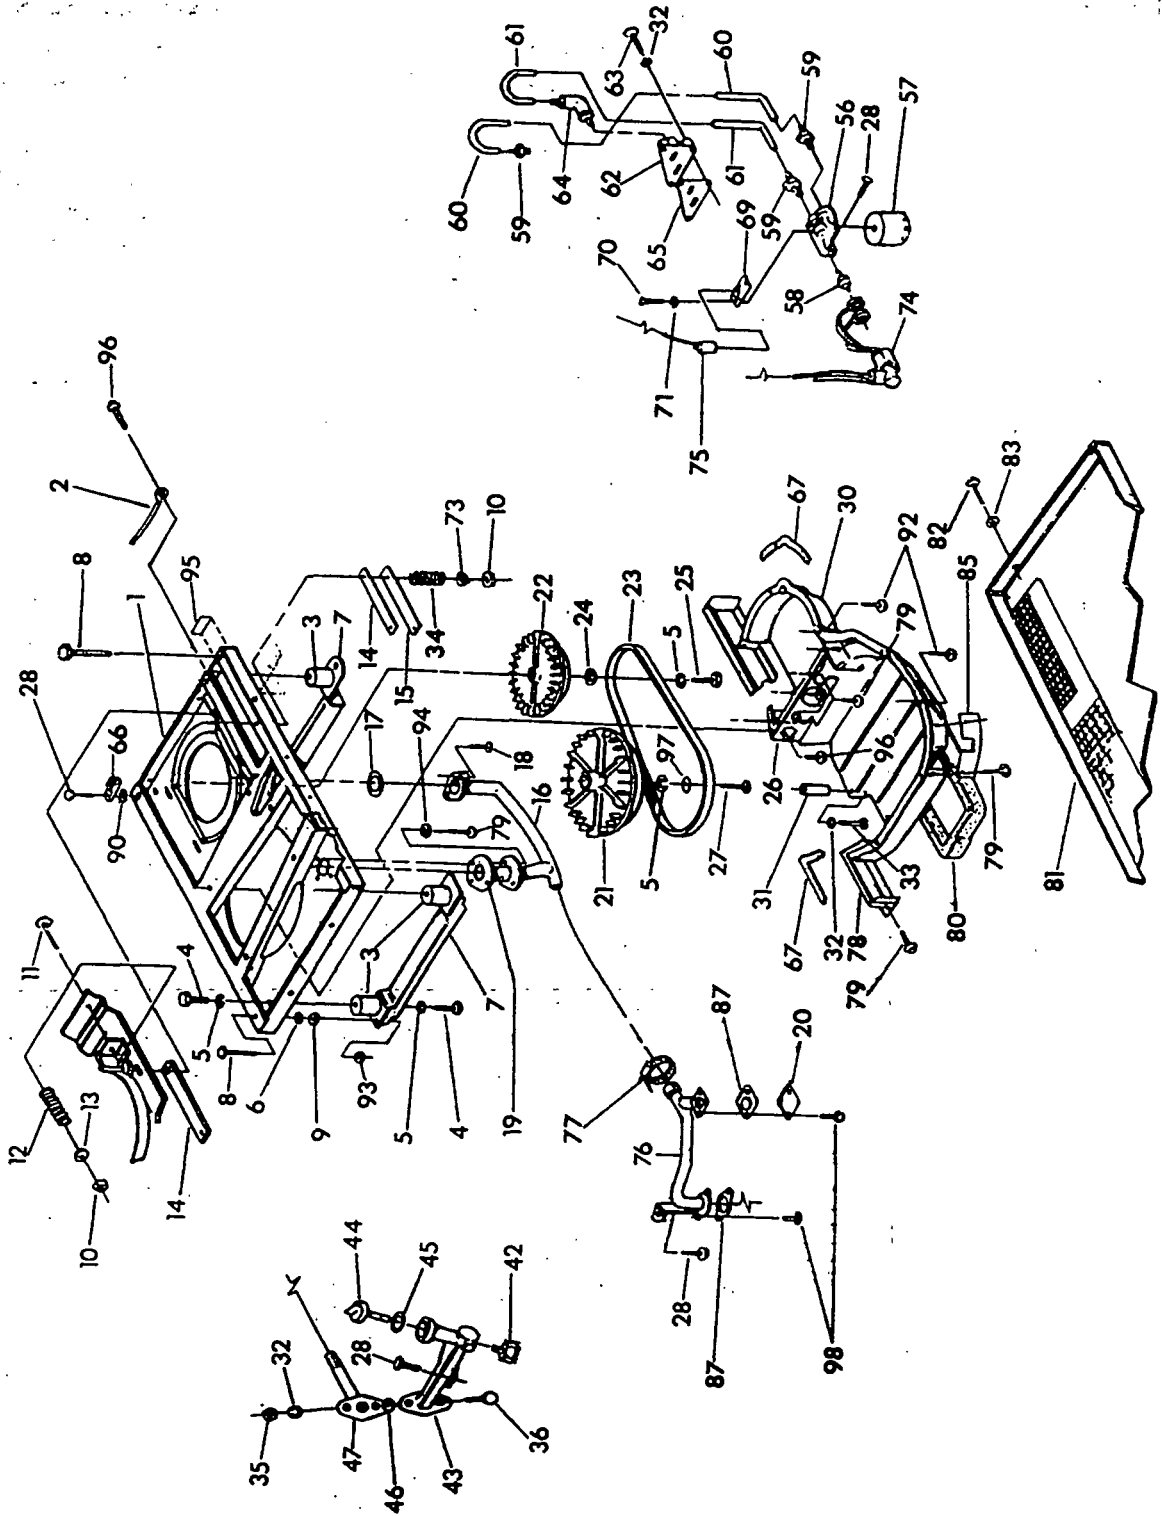

EXPLODED VIEW — BASE AND PULLEYS

Recreational Vehicle Generator

REPAIR PARTS — BASE AND PULLEYS

ITEM	PART NO	QTY.	DESCRIPTION	ITEM	PART NO.	QTY.	DESCRIPTION
1	86318	1	Mounting Base	47	75711	1	O-ring Adaptor
2	90141	1	Ground Cable	56	73179	1	Oil Filter Support
3	46911	4	Rubber Mount	57	70185	1	Oil Filter
4	25017	8	3/8"-16 x 1/2" Capscrew	58	60108	1	Oil Pressure Switch
5	46526	10	M10 Lock Washer	59	74948	3	5/16" Fitting
6	22129	2	M8 Lock Washer	60	74950	1	Outer Oil Tube
7	72391	2	Rubber Mount Skid	61	74951	1	Inner Oil Tube
8	77603	2	5/16"-18 x 3-1/2" Bolt	62	73134	1	Oil Pad Adaptor
9	22259	2	5/16-18 Hex Nut	63	38750	3	M6-1.00 x 30mm Capscrew
10	52858	6	M8-1.25 Flanged Lock Nut	64	74949	1	5/16" 90-degree Fitting
11	51730	2	M8-1.25 x 60mm Capscrew	65	68548	1	Oil Pad Gasket
12	29459	2	Belt Tension Spring	66	62684	1	Grounding Lug
13	75215	2	Spring Center Washer	67	29289	1	1/16" x 8" Foam Tape
14	73146	4	Nylon Slide	69	75281	1	High Temperature Switch
15	75209	2	Nylon Slide Support	70	74027	2	M3-0.5 Pan Head Screw
16	73174	1	Exhaust Manifold	71	43182	2	M3 Lock Washer
17	79678	2	Exhaust Manifold Gasket	73	75237	4	Spring Retainer Washer
18	55173	4	M8-1.25 x 20mm Capscrew	74	77681	1	LOS 2-wire Vinyl Cap
19	72383	2	Collector Pan Gasket	75	75474	1	17" x 42" x 2" Vinyl Cap
20	90859	1	Cover Plate A External	76	90800	1	Exhaust Elbow
21	75224F	1	Engine Pulley	77	74907	1	1-1/8" Exhaust Clamp
22	73106F	1	Alternator Pulley	78	75226	1	Air Cover
23	75216	1	40" Poly Vinyl 4L Belt	79	56893	14	#10-24 x 1/2" Screw
24	49451	1	Pulley Retainer Washer	80	75229	1	Slide Pan Gasket
25	42633	1	3/8"-24 x 1" Capscrew	81	75227	1	Slide Pan
26	77017	1	Blower Housing Guide	82	79246	4	M6-1.0 x 16mm Capscrew with lock washer
27	73118	1	3/8"-24 x 2-1/2" Capscrew	83	22473	4	M6 Flat Washer
28	74906	5	M6-1.00 x 20mm Screw	85	72384C	1	Exhaust Outlet Cover
29	23152	4	3/8"-16 x 3/4" Capscrew	87	77643	2	Exhaust Outlet Gasket
30	72375	1	Blower Housing	90	22447	1	M6 Toothed Lock Washer
31	73185	1	Blower Housing Spacer	91	90088	1	Vinyl coated Clamp
32	22097	6	M6 Lock Washer	92	74908	10	M5-0.8 x 10mm Screw
33	77682	1	M5-0.8 x 80mm Capscrew	93	81105	2	5/16"-18 Flange Nut (special)
34	75242	4	Generator Mounting Spring	94	23897	6	M5 Flat Washer
35	49813	2	M6-1.00 Hex Nut	95	67210	1	Decal A Ground
36	45757	2	M6-1.0 x 25mm Capscrew	96	45756	4	M6 x 10mm Tapite Screw
42	26925	1	3/8" NPT Oil Drain	97	22131	1	M10 Flat Washer
43	75710A	1	Oil Fill and Drain Tube	98	68527	4	M6-1.0 x 20mm Capscrew with Lockwasher
44	74958	1	Cap and Dipstick Assembly				
45	67871	1	O-ring Cap				
46	75712	1	O-ring Drain