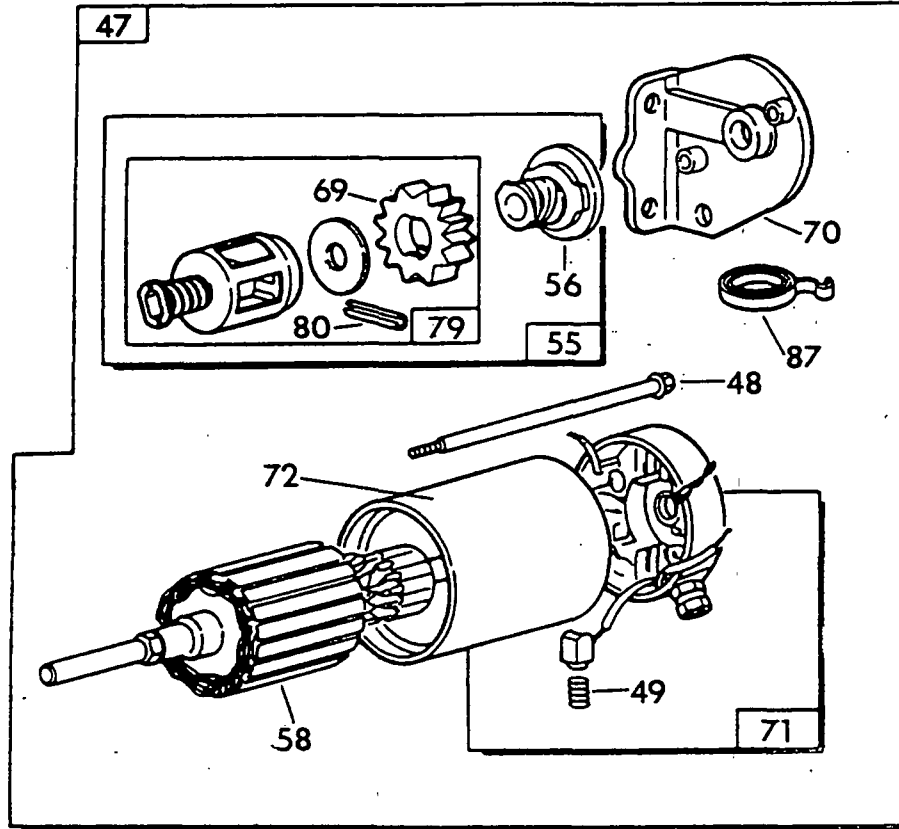

EXPLODED VIEW — GN-480 ENGINE