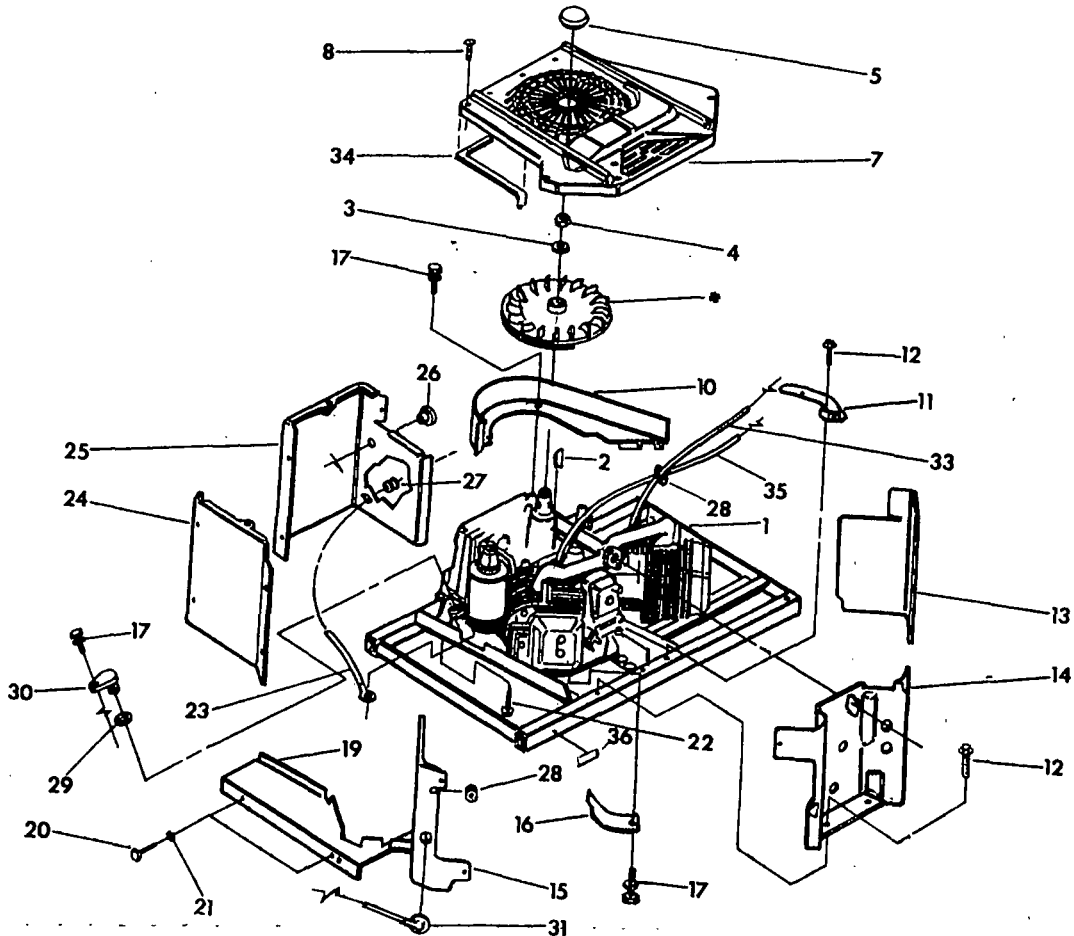

EXPLODED VIEW — ENGINE ENCLOSURE

ITEM	PART NO	QTY.	DESCRIPTION	ITEM	PART NO.	QTY.	DESCRIPTION
1	-----	1	See Engine Exploded View	20	42907	2	M8-1.25 x 16mm Capscrew
2	99258	1	6 x 25 Woodruff Key	21	22129	2	M8 Lockwasher
3	67198N	1	Belleisle Washer	22	75246	4	3/8"-16 x 1-1/4" Screw
4	67890	1	M20-1.50 Hex Nut	23	10-74260	1	No. 16 Wire Assembly
5	87865	1	Flywheel Access Plug	24	74900	1	Starter Cover
7	86313	1	Engine Housing Top	25	73186	1	Crankcase Wrapper
8	56893	23	No. 10-24 x 3/8" Crimpite Screw	26	81108	1	Snap Bushing
10	87750	1	Flywheel Scroll	27	22717B	1	Rubber Grommet
11	74916	1	No. 2 Base Cover	28	22717A	3	Rubber Grommet
12	74908	9	M5 x 10mm Taptite Screw	29	67866	1	O-ring
13	73190	1	No. 2 Cylinder Wrapper	30	77001	1	Oil Fill Plug
14	78858	1	Valley Cover	31	73132	2	Spark Plug Boot
15	78859	1	No. 1 Cylinder Wrapper	33	87858A	1	Ground Wire Assembly — #2 cyl.
16	74902	2	Wrapper À Barrel	34	29289	2 ft.	Foam Tape
17	66476	5	M6-1.00 x 12mm Capscrew with lock washer	35	87858B	1	Ground Wire Assembly — #1 cyl.
19	73191	1	No. 1 Base Cylinder Cover	36	50277	1	Oil Drain Decal