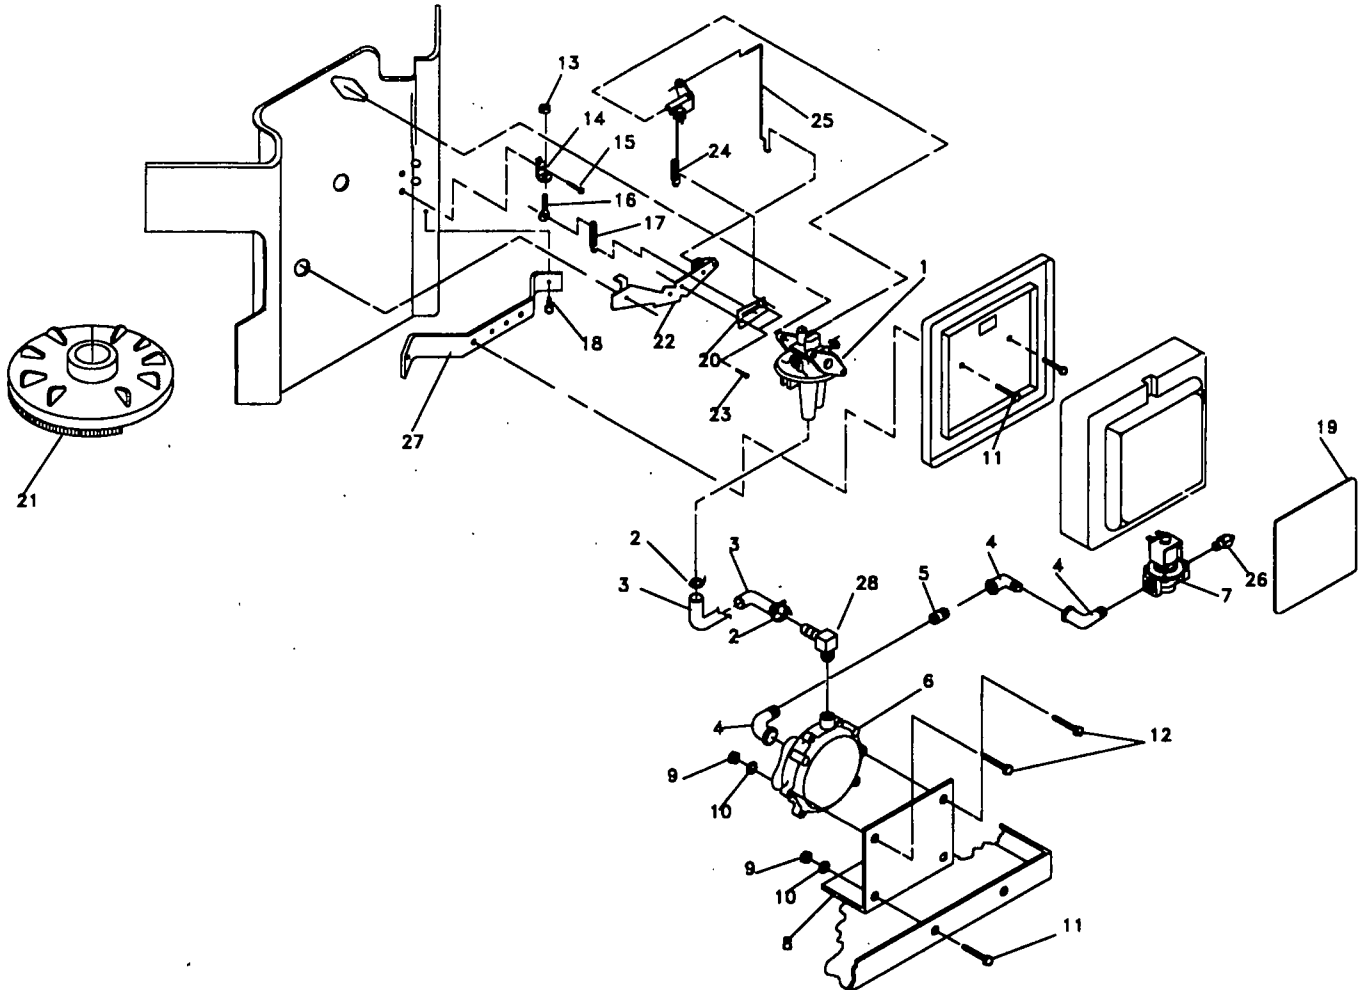

EXPLODED VIEW— CARBURETOR

ITEM	PART NO.	QTY.	DESCRIPTION	ITEM	PART NO.	QTY.	DESCRIPTION
1	A1662A	1	V-TWIN CARBURETOR	17	74962C	2	M6-1.0 x 12MM HEX SCREW
2	57822	2	HOSE CLAMP	18	66476	2	M6-1.0 x 12MM HEX SCREW W/LOCKWASHER
3	74994	1	1/2" I.D. x 10" LONG HOSE	19	91351	1	AIR CLEANER DECAL
4	26307	3	STREET ELBOW	20	75944	1	GOVERNOR SPRING BRACKET
5	26915	1	3/4" PIPE SLEEVE	21	73130	1	FLYWHEEL ASSEMBLY
6	75211	1	GASEOUS FUEL REGULATOR	22	70155	1	GOVERNOR LEVER
7	A2666	1	GASEOUS FUEL SOLENOID	23	76242	2	1/8" I.D. x 1/8" RIVET
8	78864	1	REGULATOR MOUNTING BRACKET	24	70125	1	ANTI-LASH SPRING
9	49813	4	M6 HEX NUT	25	70108	1	GOVERNOR-TO-CARBURETOR ROD
10	22097	4	M6 LOCK WASHER	+	28739	4	4" LONG TIE WRAP
11	47411	2	M6-1.0 x 16MM HEX HD. CAPSCR.	+	55162	9cc	PIPE SEALANT
12	38750	2	M6-1.0 x 30MM HEX HD. CAPSCR.	26	81190	1	LP HOOK UP FITTING
13	37398	1	HEX LOCK NUT (NYLON)	27	70103	1	AIR CLEANER SUPPORT BRACKET
14	74961	1	GOVERNOR ADJUSTER BRACKET	28	61695	1	BARBED 90 DEG. 3/8" x 1/2"
15	56893	5	#10-24 x 1/2" SCREW				
16	47227	1	GOVERNOR ADJUSTER SCREW				

Recreational Vehicle Generator