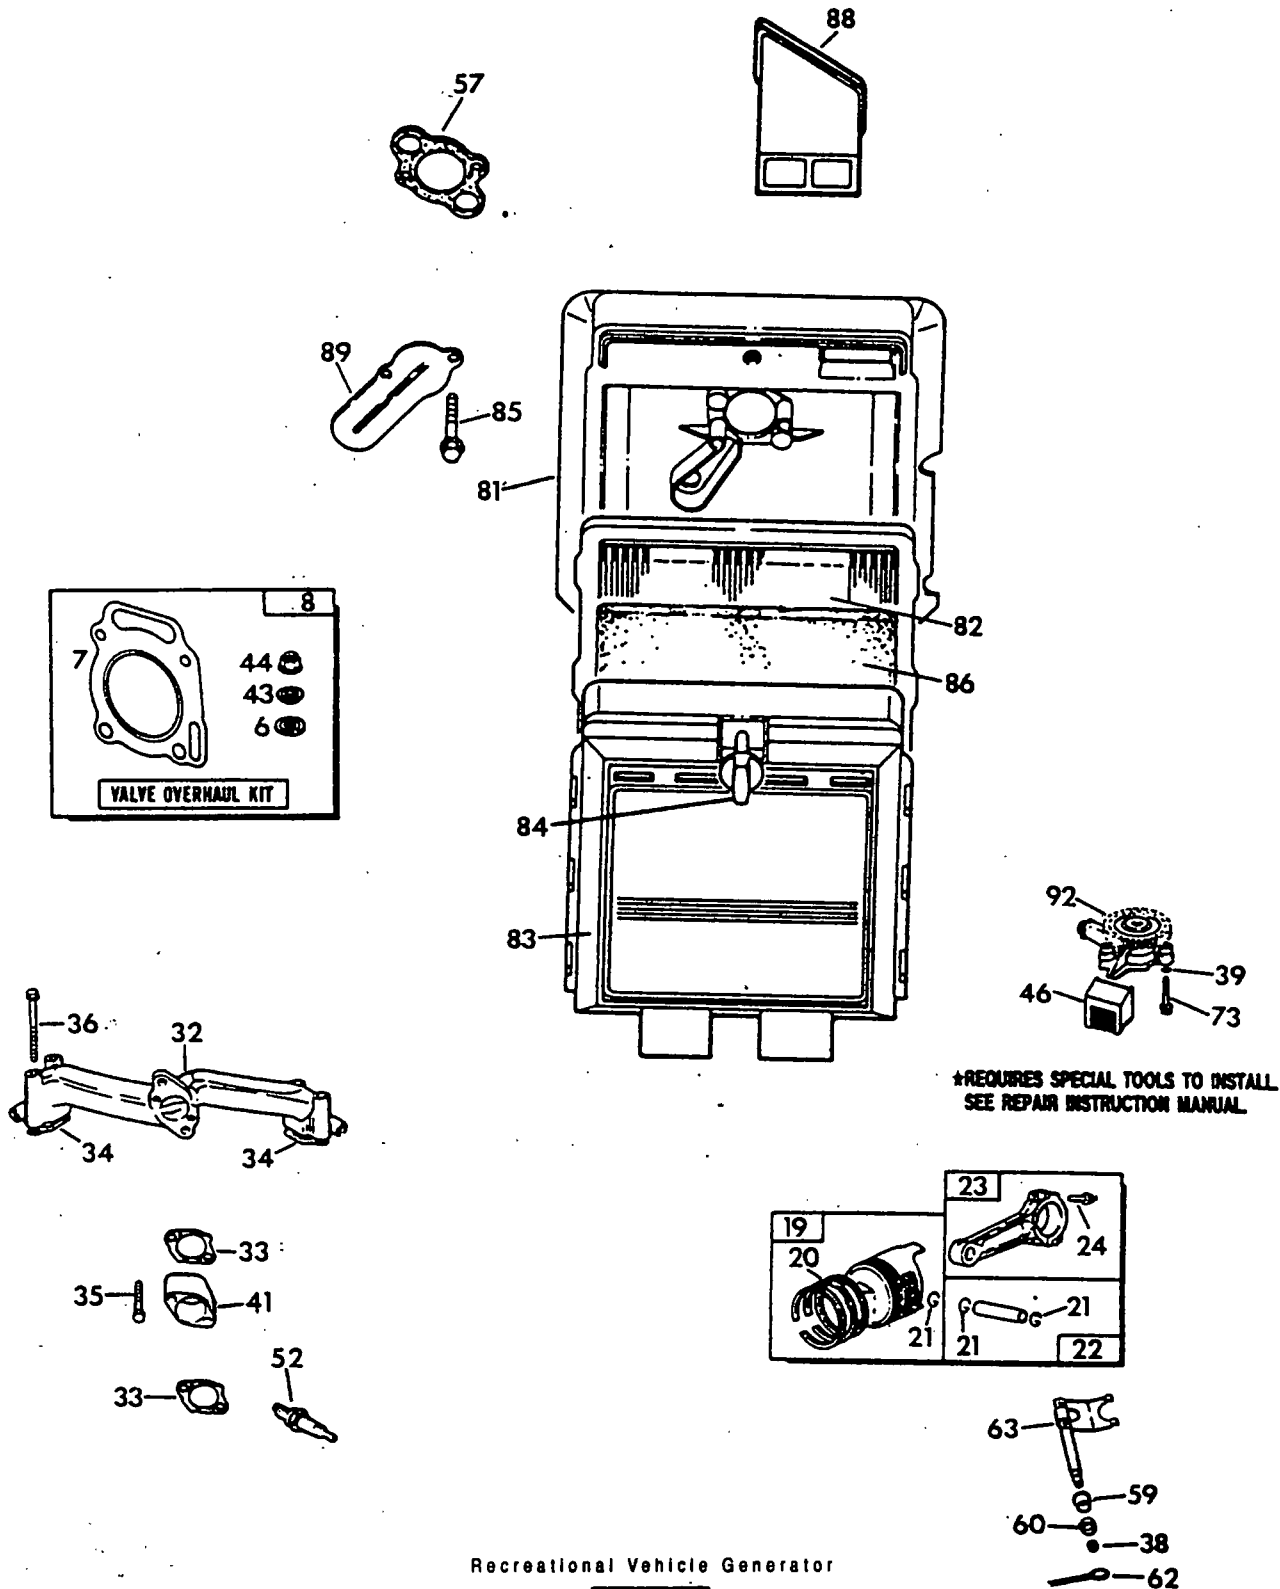

EXPLODED VIEW — GN-480 ENGINE