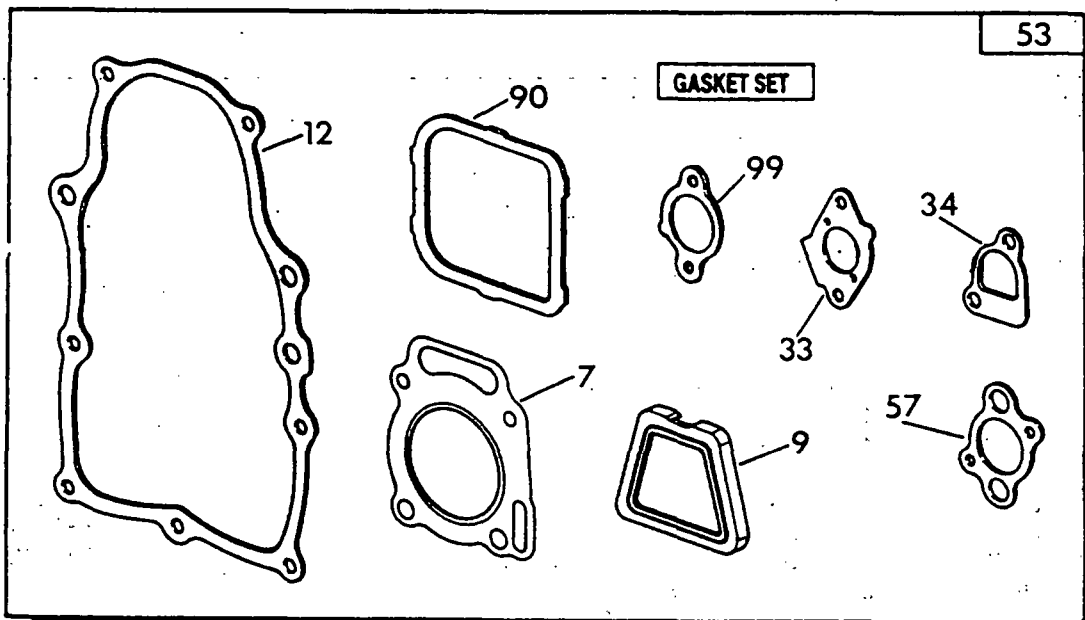

EXPLODED VIEW — GN-480 ENGINE