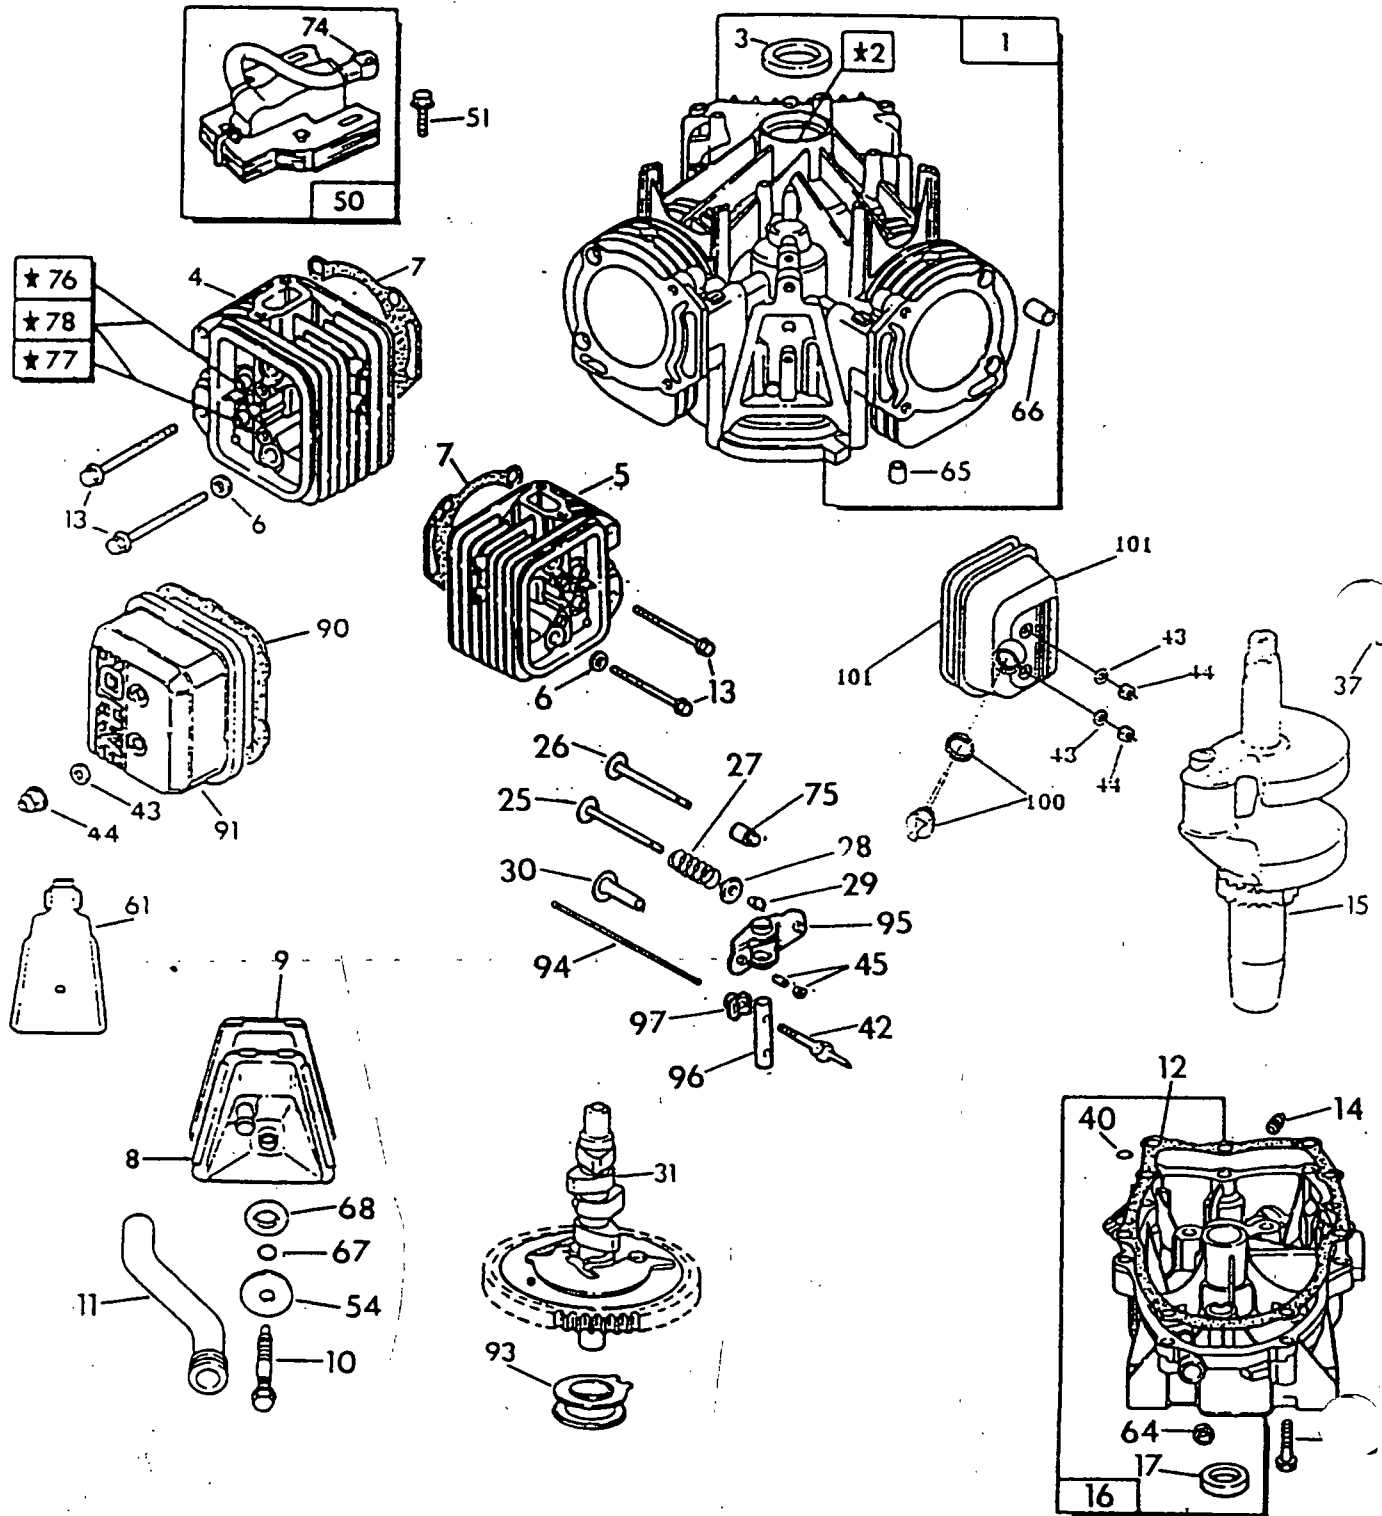

EXPLODED VIEW — ENGINE PARTS

REPAIR PARTS LIST — GN-480 ENGINE

ITEM	PART NO.	QTY.	DESCRIPTION	ITEM	PART NO.	QTY.	DESCRIPTION
1	69331	1	Cylinder Assembly	51	72536	2	Ignition Armature Screw
2	69333	1	Sleeve Bearing	52	72347	2	"D" Spark Plug
3	67805	1	Oil Seal	53	75258	1	Engine Gasket Kit
4	79234	1	No. 1 Cylinder Head Assembly	55	75260	1	Starter Drive Assembly
5	79235	1	No. 2 Cylinder Head Assembly	56	75261	1	Clutch Assembly
6	70169	4	Sealing Washer	57	66480	1	Air Cleaner Gasket
7	69332	2	Cylinder Head Gasket	58	75269	1	Armature Assembly
8	72301	1	Breather Assembly	59	72361	1	Governor Shaft Bushing
9	72315	1	Breather Gasket	60	72362	1	Governor Shaft Bushing
10	70190	2	Breather Screw	61	70199	1	Breather Baffle
11	70596	1	Breather Tube	62	72366	1	Cotter Pin
12	69336	1	Oil Sump Gasket	63	72367	1	Governor Fork
13	69325	8	Cylinder Head Bolt	64	72365	1	Governor Shaft Washer
14	67888	2	3/8" NPT Oil Drain Plug	65	68555	2	Crankcase Dowel
15	72334	1	Crank Shaft Assembly	66	67806	4	Cylinder Head Dowel
16	75247	1	Oil Sump Assembly	67	75262	1	Breather Screw Seal
17	67924	1	Oil Seal Assembly	68	75263	1	Breather Seal Screw
18	67878	9	Oil Sump Bolt	69	75264	1	Starter Gear
19	75248	2	Standard Piston Assembly	70	75265	1	Starter End Cap Assembly
20	75249	2	Standard Piston Ring Set	71	75266	1	Commutator Cap Assembly
21	69327	4	Piston Locking Ring	72	75267	1	Starter Housing Assembly
22	72520	2	Standard Piston Ring	73	68572	2	Oil Pump Screw
23	72521	2	Connecting Rod Assembly	74	75272	2	Spark Plug Terminal
24	72346	4	Connecting Rod Bolt	75	70122	2	Valve Stem Seal
25	69316	2	Exhaust Valve	76	67910	2	Intake Valve Seat
26	69317	2	Intake Valve	77	67911	2	Exhaust Valve Seat
27	67816	4	Valve Spring	78	67813	4	Valve Guide
28	69320	4	Valve Spring Retainer	79	75268	1	Retainer and Pin
29	70513	4	Valve Keeper	80	75270	1	Roll Pin
30	70584	4	Valve Tappet	81	70592	1	Air Cleaner Base
31	70530	1	Camshaft Assembly	82	73123	1	Air Filter
32	72358	1	Intake Manifold	83	70593	1	Air Cleaner Cover
33	69379	2	Carburetor Mounting Gasket	84	72300	1	Air Cleaner Cover Screw
34	67895	2	Intake Manifold Gasket	85	67156	2	Air Cleaner Base Screw
35	70594	2	Carburetor Mounting Bolt	86	69341	1	Foam Pre-cleaner
36	67158	4	Intake Manifold Mounting Bolt	87	80011	1	Brush Set Spring
37	68574	1	1/8" NPT Plug Pipe	88	70597	1	Air Inlet Tube
38	68554	1	Governor Shaft Seal	89	69358	1	Breather Deflector
39	68573	1	Oil Pump O-ring	90	67920	2	Valve Cover Gasket
40	70506	1	Oil Galley O-ring	91	69328	2	Valve Cover
41	70554	1	Carburetor Spacer	92	70547	1	Oil Pump Assembly
42	70568	4	Rocker Arm Stud	93	70536	1	Governor Slider
43	75253	4	Washer Valve Cover Seal	94	70577	4	Push Rod
44	67885	4	M6 Nylon Nut	95	70599	4	Rocker Arm Assembly
45	75254	4	Valve Adjust Screw	96	70567	2	Rocker Arm Shaft
46	70535	1	Oil Screen	97	70566	4	Rocker Arm Support
47	75255	1	Starter Motor	98	75271	1	Valve Overhaul Kit
48	75256	2	Starter Motor Bolt	99	67897	2	Exhaust Gasket
49	75257	4	Brush Assembly	100	91481	1	Gasket and Cap Assembly
50	67891	1	Ignition Armature Assembly	101	91480	1	Rocker Arm and Cover