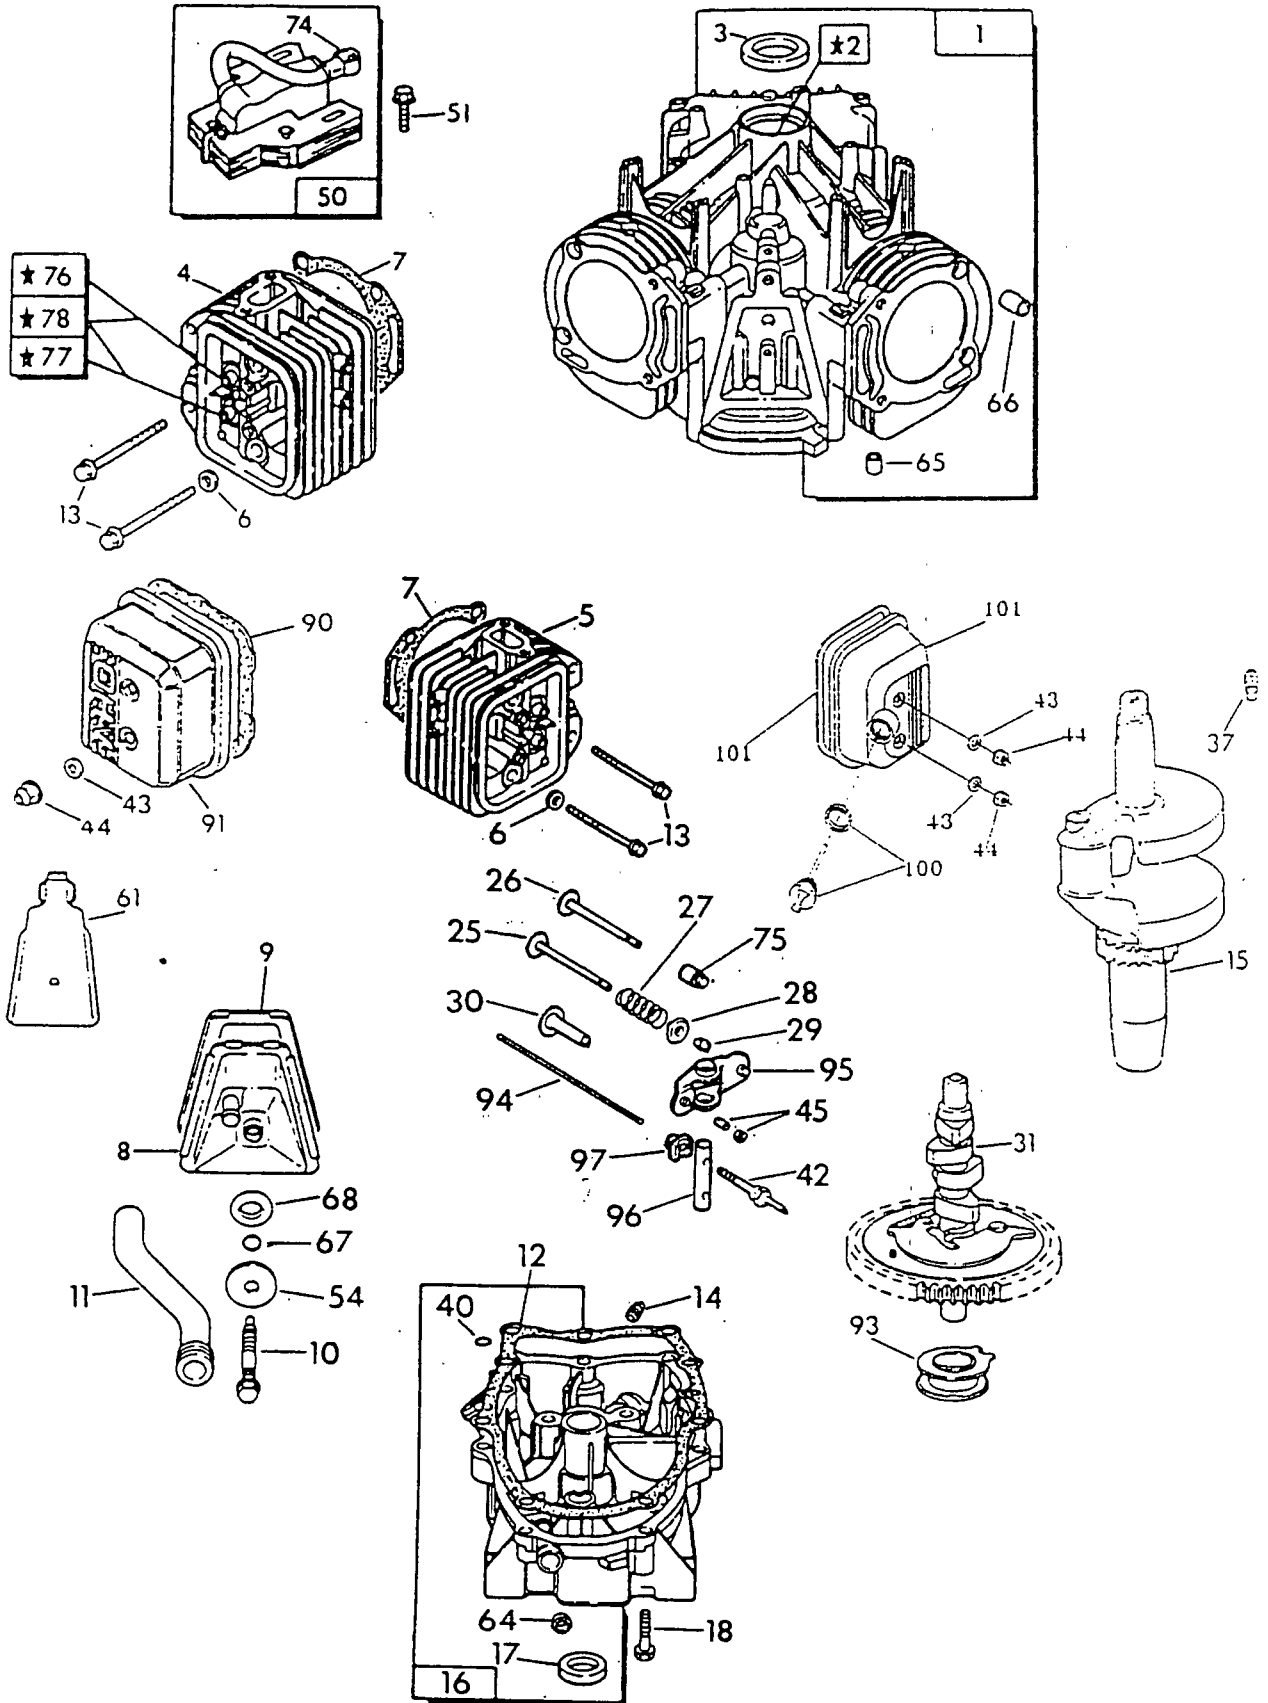

EXPLODED VIEW — GN ENGINE PARTS

Drawing No. 79216