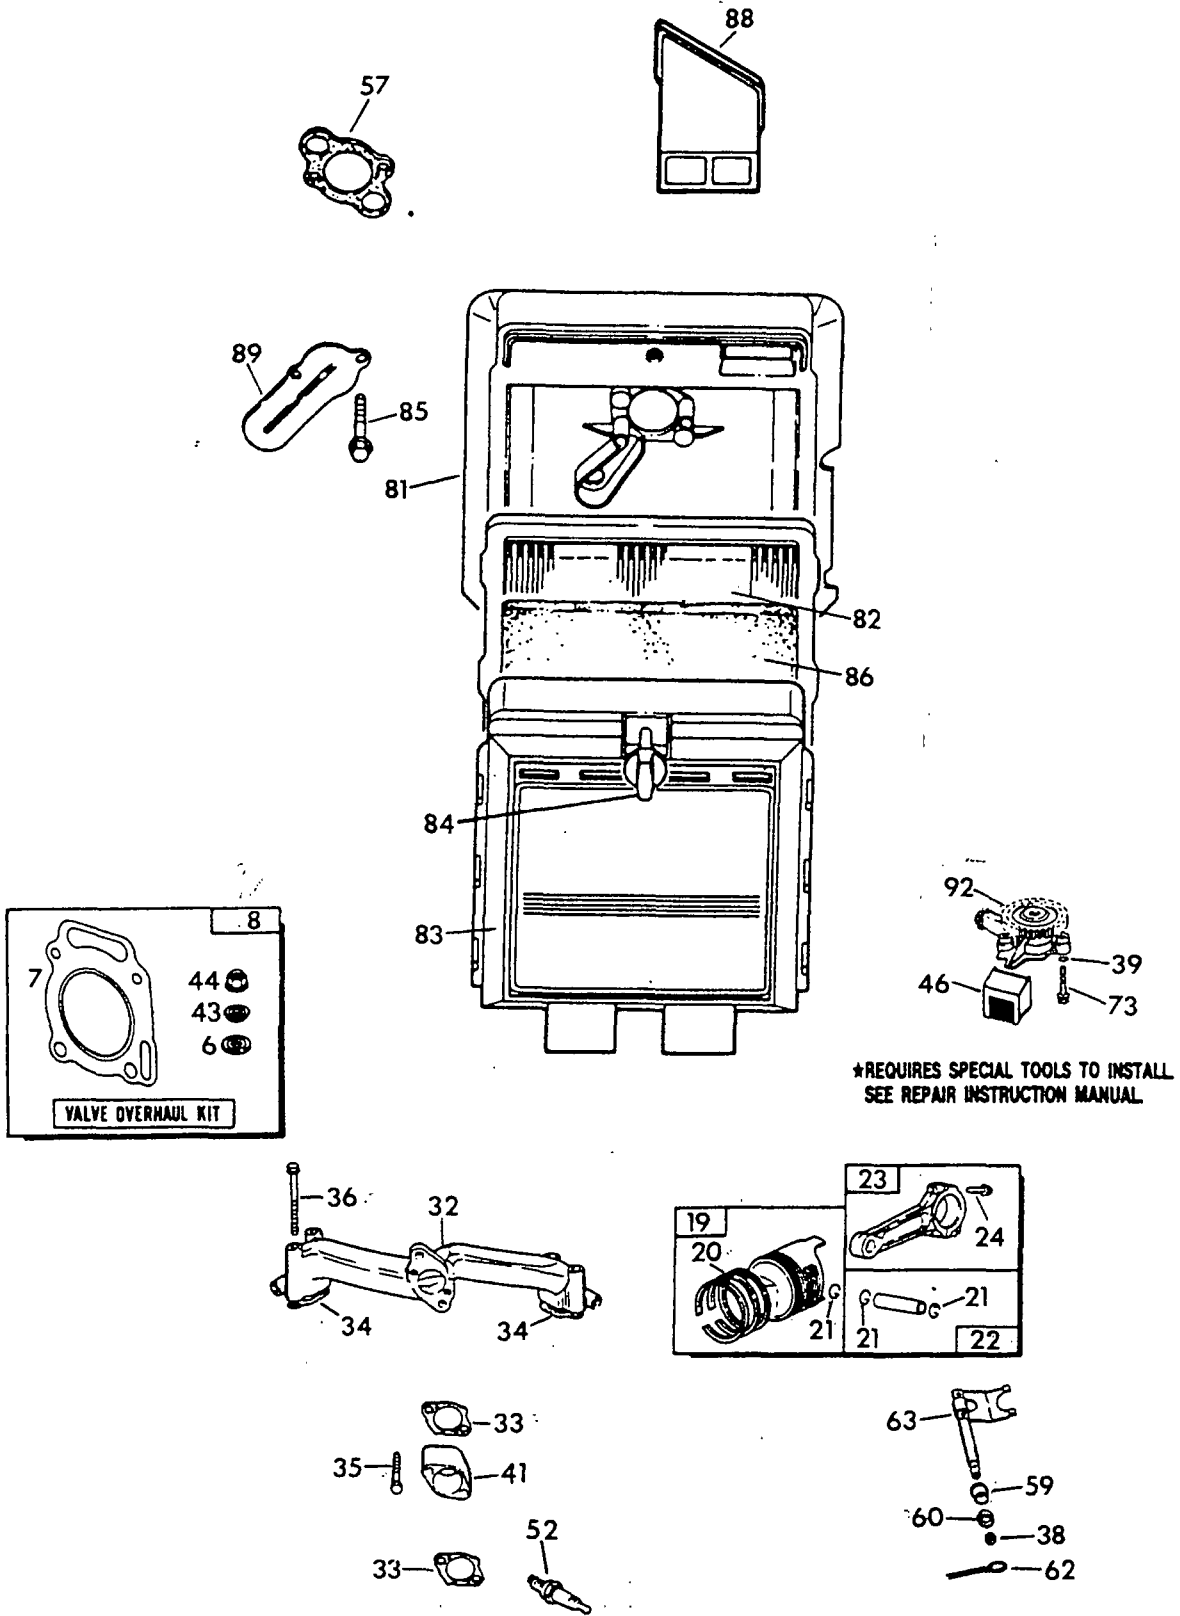

EXPLODED VIEW — GN ENGINE PARTS

Drawing No. 79216

REPAIR PARTS LIST — GN-480 ENGINE

Drawing No. 79216

ITEM	PART NO.	QTY.	DESCRIPTION	ITEM	PART NO.	QTY.	DESCRIPTION
1	69331	1	Cylinder Assembly	51	72536	2	Ignition Armature Screw
2	69333	1	Sleeve Bearing	52	72347	2	R12YC Champion Spark Plug
3	67805	1	Oil Seal	53	75258	1	Engine Gasket Kit
4	79234	1	No. 1 Cylinder Head Assem.	54	75259	1	Breather Screw Washer
5	79235	1	No. 2 Cylinder Head Assem.	55	75260	1	Starter Drive Assembly
6	70169	4	Sealing Washer	56	75261	1	Clutch Assembly
7	69332	2	Cylinder Head Gasket	57	66480	1	Air Cleaner Gasket
8	72301	1	Breather Assembly	58	75269	1	Armature Assembly
9	72315	1	Breather Gasket	59	72361	1	Governor Shaft Bushing
10	70190	2	Breather Screw	60	72362	1	Governor Shaft Bushing
11	70596	1	Breather Tube	61	70199	1	Breather Baffle
12	69336	1	Oil Sump Gasket	62	72366	1	Cotter Pin
13	69325	8	Cylinder Head Bolt	63	72367	1	Governor Fork
14	67888	2	3/8" NPT Oil Drain Plug	64	72365	1	Governor Shaft Washer
15	72334	1	Crank Shaft Assembly	65	68555	2	Crankcase Dowel
16	75247	1	Oil Sump Assembly	66	67806	4	Cylinder Head Dowel
17	67924	1	Oil Seal Assembly	67	75262	1	Breather Seal Screw
18	67878	9	Oil Sump Bolt	68	75263	1	Breather Seal Screw
19	75248	2	Standard Piston Assembly	69	75264	1	Starter Gear
20	75249	2	Standard Piston Ring Set	70	75265	1	Starter End Cap Assembly
21	69327	4	Piston Locking Ring	71	75266	1	Commutator Cap Assembly
22	75250	2	Standard Piston Ring	72	75267	1	Starter Housing Assembly
23	75251	2	Connecting Rod Assembly	73	68572	2	Oil Pump Screw
24	72346	4	Connecting Rod Bolt	74	75272	2	Spark Plug Terminal
25	69316	2	Exhaust Valve	75	70122	2	Valve Stem Seal
26	69317	2	Intake Valve	76	67910	2	Intake Valve Seat
27	67816	4	Valve Spring	77	67911	2	Exhaust Valve Seat
28	69320	4	Valve Spring Retainer	78	67813	4	Valve Guide
29	70513	4	Valve Keeper	79	75268	1	Retainer and Pin
30	70584	4	Valve Tappet	80	75270	1	Roll Pin
31	70530	1	Camshaft Assembly	81	70592	1	Air Cleaner Base
32	72358	1	Intake Manifold	82	73123	1	Air Filter
33	69379	2	Carburetor Mounting Gasket	83	70593	1	Air Cleaner Cover
34	67895	2	Intake Manifold Gasket	84	72300	1	Air Cleaner Cover Screw
35	70594	2	Carburetor Mounting Bolt	85	67156	2	Air Cleaner Base Screw
36	67158	4	Intake Manifold Mounting Bolt	86	69341	1	Foam Pre-cleaner
37	68574	1	1/8" NPT Plug Pipe	87	80011	1	Brush Set Spring
38	68554	1	Governor Shaft Seal	88	70597	1	Air Inlet Tube
39	68573	1	Oil Pump O-ring	89	69358	1	Breather Deflector
40	70506	1	Oil Galley O-ring	90	67920	2	Valve Cover Gasket
41	70554	1	Carburetor Spacer	91	69328	2	Valve Cover
42	70568	4	Rocker Arm Stud	92	70547	1	Oil Pump Assembly
43	75253	4	Washer Valve Cover Seal	93	70536	1	Governor Slider
44	67885	4	M6 Nylon Nut	94	70577	4	Push Rod
45	75254	4	Valve Adjust Screw	95	70599	4	Rocker Arm Assembly
46	70535	1	Oil Screen	96	70567	2	Rocker Arm Shaft
47	75255	1	Starter Motor	97	70566	4	Rocker Arm Support
48	75256	2	Starter Motor Bolt	98	75271	1	Valve Overhaul Kit
49	75257	4	Brush Assembly	99	67897	2	Exhaust Gasket
50	67891	1	Ignition Armature Assembly	100	91481	1	Gasket and Cap Assembly
				101	91480	1	Rocker Arm Cover