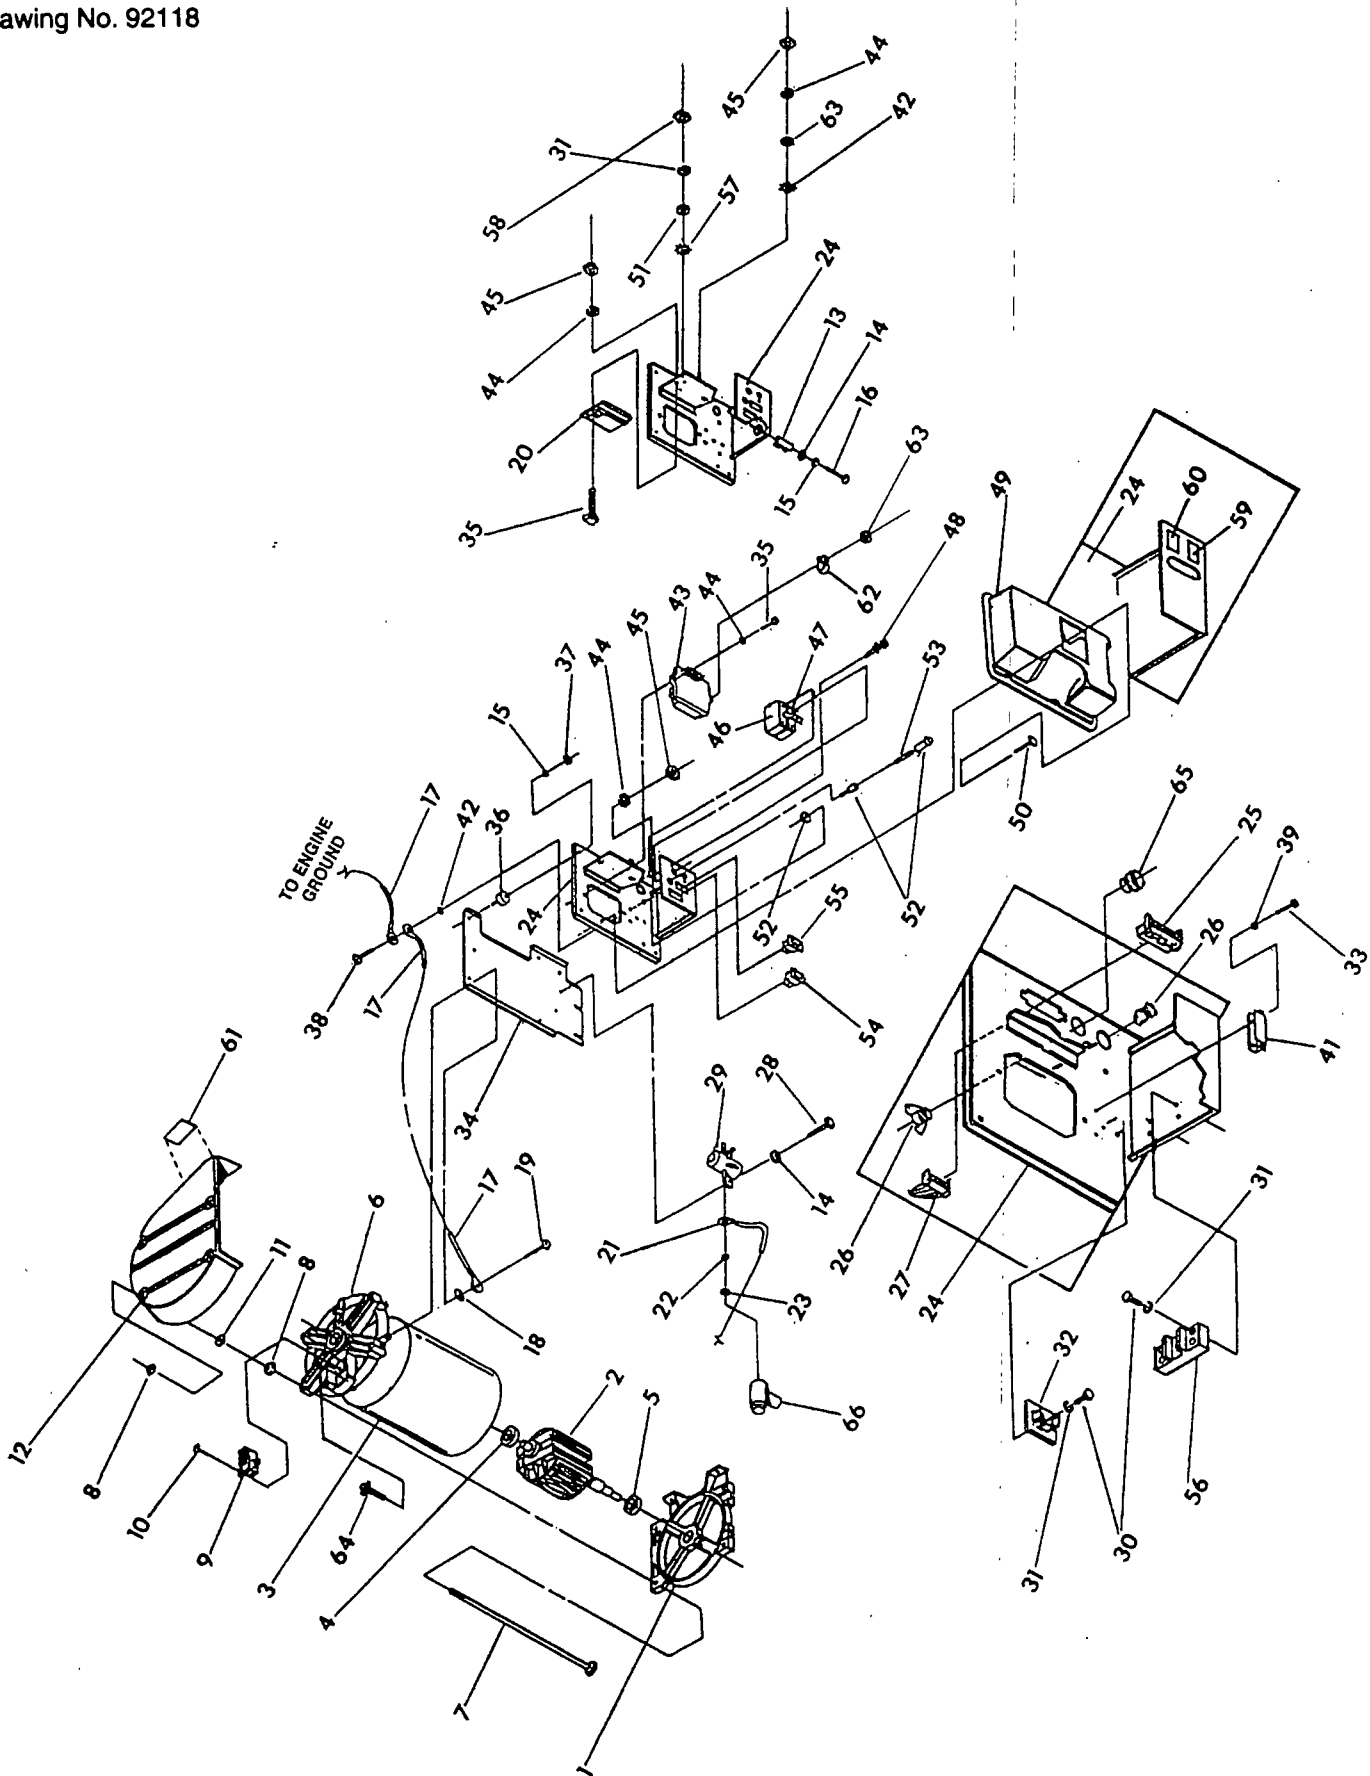

EXPLODED VIEW — ALTERNATOR & PANEL

Drawing No. 92118

REPAIR PARTS — ALTERNATOR & PANEL

Drawing No. 92118

ITEM	PART NO.	QTY.	DESCRIPTION	ITEM	PART NO.	QTY.	DESCRIPTION
1	75995	1	Lower Bearing Carrier	34	86317	1	Panel Support Bracket
2	77004-G	1	Rotor Assembly	35	75235	4	M5-0.8 x 30mm Capscrew
3	87845-G	1	Stator Assembly	36	82737	4	Vibration Mount
4	73159	1	Ball Bearing	37	49813	4	M6 Hex Nut
5	31971	1	Ball Bearing	38	49815	1	M5-0.8 x 16mm Capscrew
6	72379	1	Upper Bearing Carrier	39	43182	2	M3 Lock Washer
7	77006	4	Stator Stud	41	54502	1	3A Circuit Breaker
8	52858	8	M8-1.25 Flange Lock Nut	42	67444	1	M5 Shakeproof Washer
9	66386	1	Brush Holder	43	83049	1	Voltage Regulator
10	66849	2	M5-0.80 x 15mm	44	49226	6	M5 Lock Washer
11	27756	4	Nylon Washer	45	51716	4	M5-0.80 Hex Nut
12	86314	1	Generator Top Housing	46	90145	1	30A Circuit Breaker
13	75234	1	Resistor	47	90145	1	30A Circuit Breaker
14	22473	3	Flat Washer	48	25105	4	No. 6-32 Screw with lock washer
15	22097	5	M6 Lock washer	49	86315	1	Panel Cover
16	74095	1	M6-1.00 x 60mm Capscrew	50	90734	4	M4-0.7 x 16mm Capscrew and Flat Washer
17	90141	2	Ground Cable	51	22985	1	M4 Flat Washer
18	22447	1	Shakeproof Lock Washer	52	32300	1	Fuse Holder
19	74906	4	M6-1.00 x 20mm Screw	53	22676	1	15 Amp Fuse
20	92234	1	Controller Circuit Board	54	87798	1	Start/Stop Switch
21	10-74260	1	Starter Cable	55	92113	1	Fuel Pump Switch
22	22129	2	5/16" Lock Washer	56	75210-A	1	Terminal Block
23	22259	2	5/16"-18 Hex Nut	57	23365	1	M4 Shakeproof Washer
24	86316	1	Panel Sheet Metal	58	51715	1	M4-0.7 Hex Nut
25	53650	1	4-pin Connector	59			NOT USED ON THIS UNIT
26	91915	1	Connector	60	90157	1	Decal — C.B. Rating 30 Amp
27	75244	1	Remote Harness	60			NOT USED ON THIS UNIT
28	66476	2	M6-1.0 x 12mm Capscrew with lock washer	61	89438-B	1	Customer Connection Decal
29	56739	1	Starter Contactor	62	31791	1	Hose Clamp
30	75476	3	M4-0.7 x 16mm Capscrew	63	23897	1	M5 Flat Washer
31	22264	4	M4 Lock Washer	64	74908	1	M5 x 10mm Taptite Screw
32	97939	1	Battery Charge Rectifier	65	23484-S	1	Bushing
33	90987	2	M3-0.5 x 15mm Capscrew	66	75763	1	Battery Cable Boot