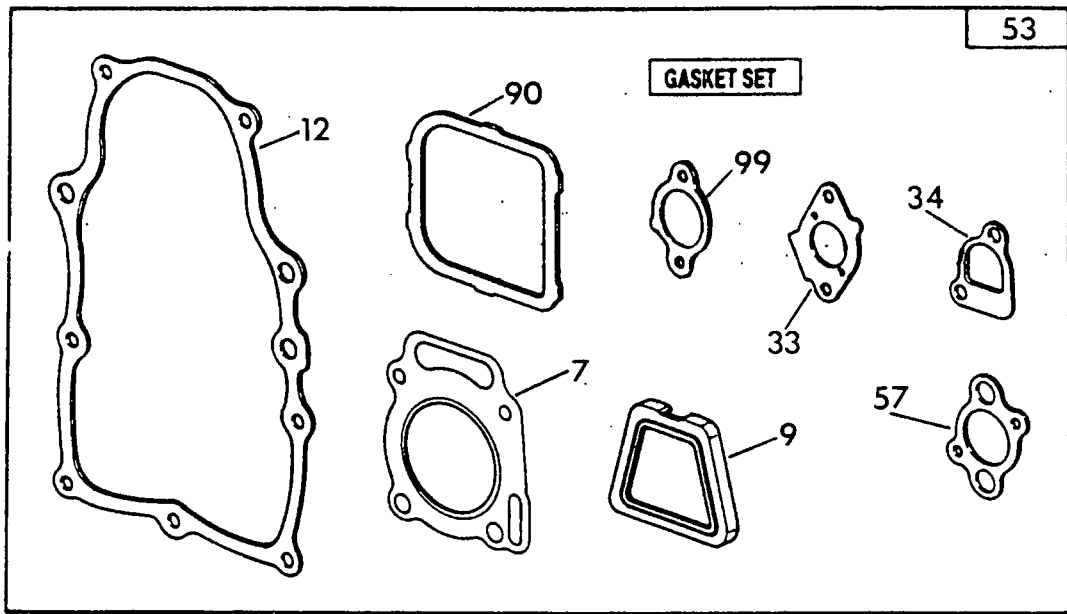

EXPLODED VIEW — GN ENGINE PARTS

Drawing No. 79216