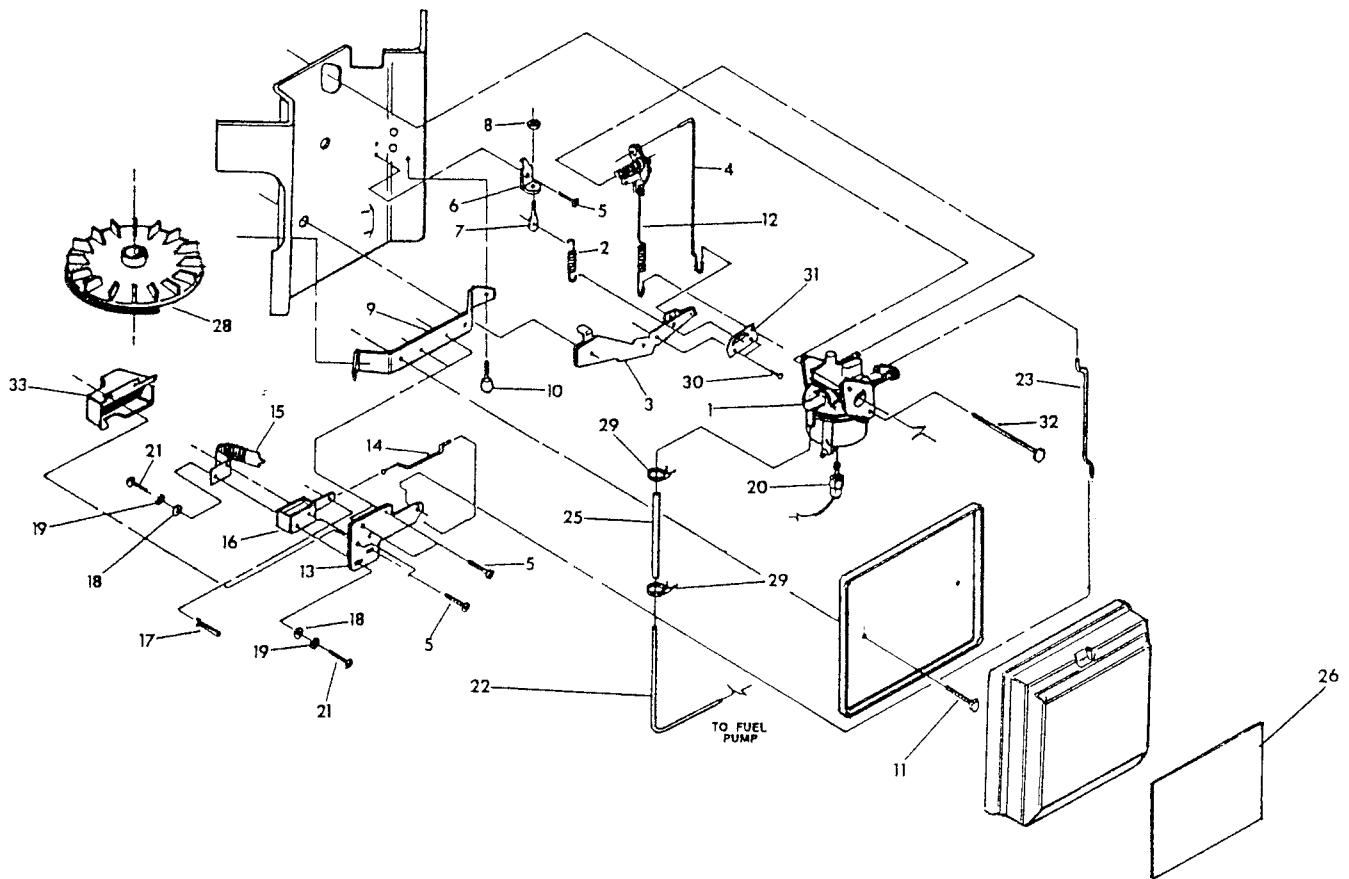

EXPLODED VIEW — CARBURETOR AND AIR CLEANER

Drawing No. 93753

ITEM	PART NO.	QTY.	DESCRIPTION	ITEM	PART NO.	QTY.	DESCRIPTION
1	73112B	1	Carburetor Assembly	18	31879	4	No. 4 Flat Washer
2	74962-C	1	Governor Spring	19	22159	4	No. 4 Lock Washer
3	70155	1	Governor Lever	20			NOT USED WITH THIS UNIT
4	70108	1	Governor-to-Carburetor Rod	21	72536	2	No. 4-40 x 1/4" Screw
5	56893	5	No. 10-24 x 1/2" Screw	22	87770	1	5/16" dia. Fuel Line
6	74961	1	Governor Adjuster Bracket	23	74946	1	Choke Link
7	47227	1	Governor Adjuster Screw	25	47662-T	1	4-1/2" long Fuel Hose
8	37398	1	Hex Lock Nut (nylon)	26	91351	1	Air Cleaner Decal
9	73131	1	Air Cleaner Support Bracket	27	75252	1	Carburetor Overhaul Kit
10	66476	2	M6-1.0 x 12mm Hex Screw	28	73130	1	Flywheel Assembly
11	70575	2	M6-1.0 x 25mm Hex Screw	29	40173	2	Hose Clamp (screw type)
12	70125	1	Anti-Lash Spring	30	66829	2	1/8" dia. x 1/8" long Rivet
13	73374	1	Choke Support Bracket	31	75944	1	Governor Spring Bracket
14	74947	1	Choke Control Rod	32	70594	2	M6-1.0 x 93mm Capscrew with washer
15	89473	1	Bimetal Choke Assembly	33	77075	1	Choke Coil Cover
16	91306	1	Choke Solenoid				
17	77091	1	Cotter Pin