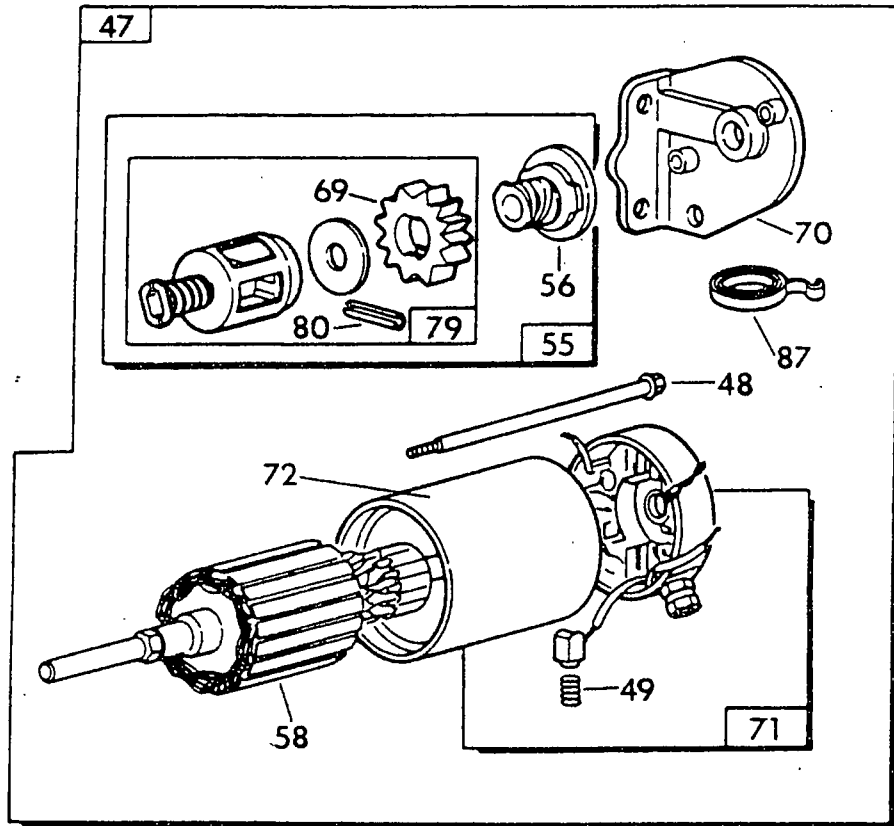

EXPLODED VIEW — GN ENGINE PARTS

Drawing No. 79216