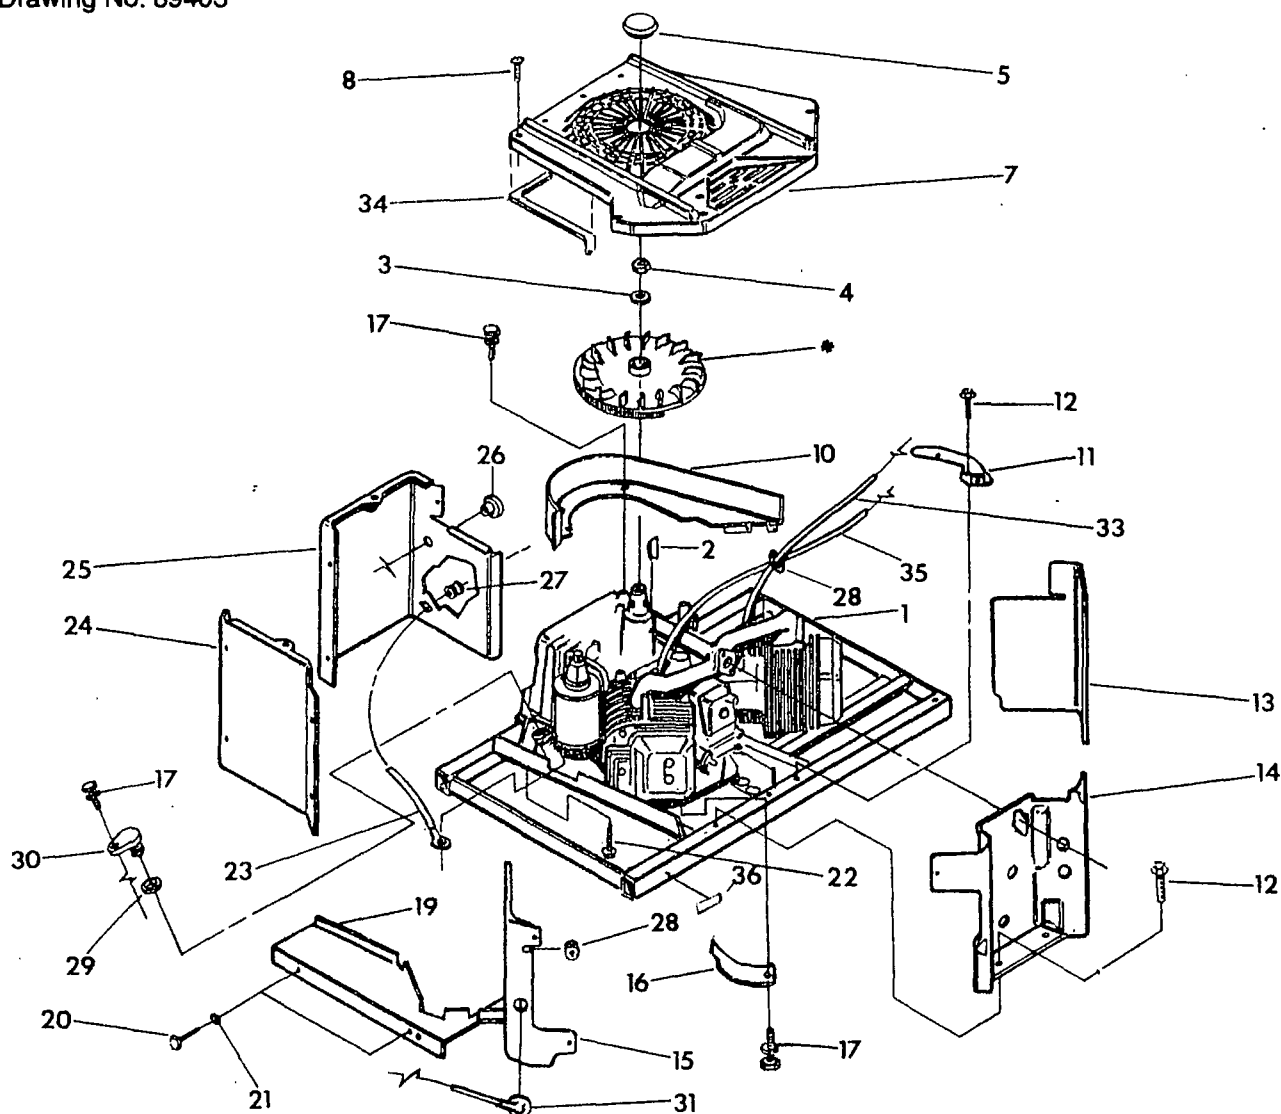

EXPLODED VIEW — ENGINE SHEET METAL

Drawing No. 89403

ITEM	PART NO.	QTY.	DESCRIPTION	ITEM	PART NO.	QTY.	DESCRIPTION
1	---	---	1	21	22129	2	M8 Lockwasher
2	67877	1	6 x 25 Woodruff Key	22	75246	4	3/8"-16 x 1-1/4" Screw
3	67198-N	1	Belleville Washer	23	10-74260	1	No. 16 Wire Assembly
4	67890	1	M20-1.50 Hex Nut	24	74900	1	Starter Cover
5	87865	1	Flywheel Access Plug	25	73186	1	Crankcase Wrapper
7	86313	1	Engine Housing Top	26	81108	1	Snap Bushing
8	56893	23	No. 10-24 x 3/8" Screw	27	22717-B	1	Rubber Grommet
10	87750	1	Flywheel Scroll	28	22717-A	2	Rubber Grommet
11	74916	1	No. 2 Base Cover	29	67866	1	O-ring
12	74908	9	M5 x 10mm Taptite Screw	30	77001	1	Oil Fill Plug
13	73190	1	No. 2 Cylinder Wrapper	31	73132	2	Spark Plug Boot
14	78858	1	Valley Cover	33	87858A	1	Ground Wire Assembly #2 cylinder
15	78859	1	No. 1 Cylinder Wrapper	34	29289	2 ft.	Foam Tape
16	74902	2	Wrapper — Barrel	35	87858B	1	Ground Wire Assembly #1 cylinder
17	66476	2	M6-1.00 x 12mm Capscrew with lock washer	36	50277	1	Oil Drain Decal
19	73191	1	No. 1 Base Cylinder Cover				
20	42907	2	M8-1.25 x 16mm Capscrew				