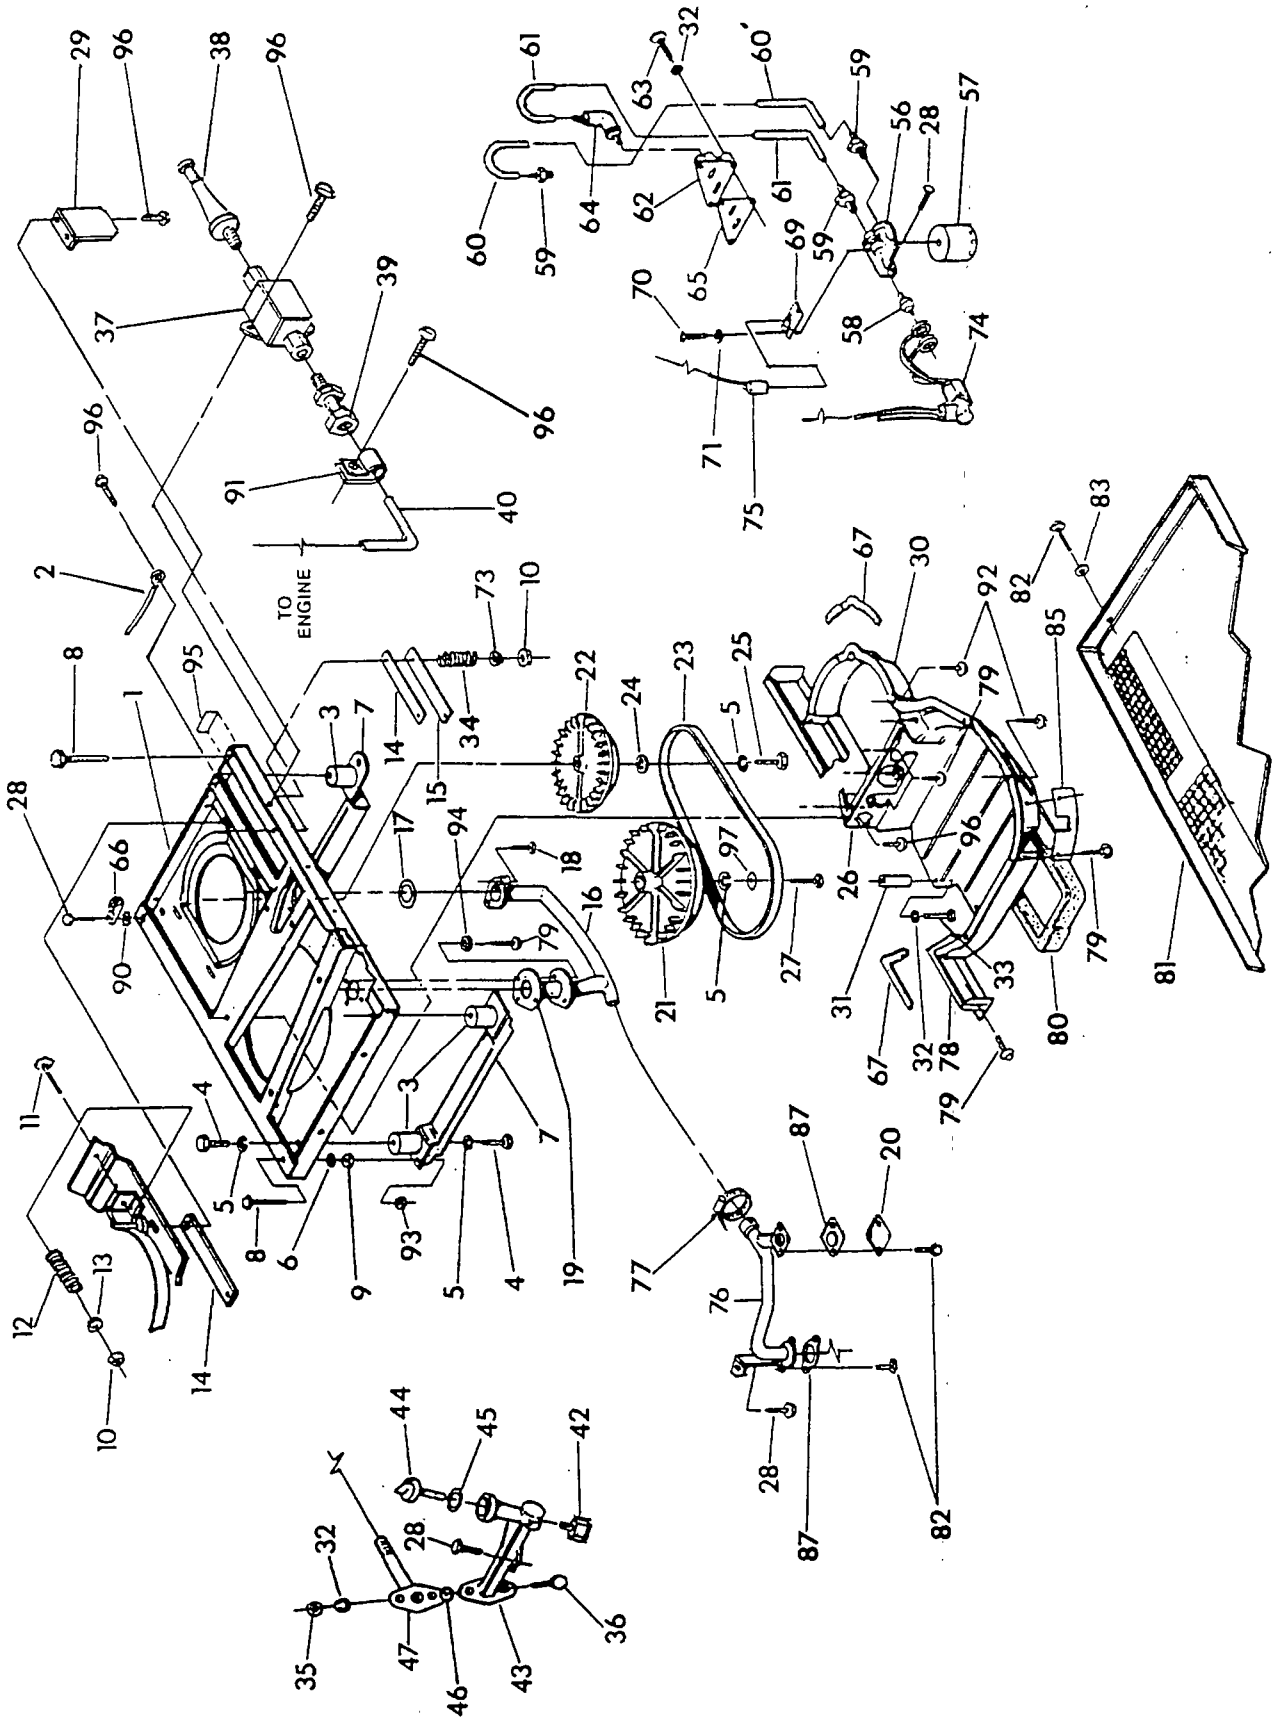

EXPLODED VIEW — BASE AND PULLEYS

Drawing No. 91356

REPAIR PARTS — BASE AND PULLEYS

Drawing No. 91356

ITEM	PART NO.	QTY.	DESCRIPTION	ITEM	PART NO.	QTY.	DESCRIPTION
1	86318	1	Mounting Base	43	75710-A	1	Oil Fill and Drain Tube
2	90141	1	Ground Cable	44	74958	1	Cap and Dipstick Assembly
3	46911	4	Rubber Mount	45	67871	1	O-ring Cap
4	25017	8	3/8"-16 x 1/2" Capscrew	46	75712	1	O-ring Drain
5	46526	10	M10 Lock Washer	47	75711	1	O-ring Adaptor
6	22129	2	M8 Lock Washer	56	73179	1	Oil Filter Support
7	72391	2	Rubber Mount Skid	57	70185	1	Oil Filter (FRAM PH #3614)
8	77603	2	5/16"-18 x 3-1/2" Bolt	58	77667	1	Oil Pressure Switch
9	22259	2	5/16-18 Hex Nut	59	74948	3	5/16" Fitting
10	52858	6	M8-1.25 Flanged Lock Nut	60	74950	1	Outer Oil Tube
11	51730	2	M8-1.25 x 60mm Capscrew	61	74951	1	Inner Oil Tube
12	29459	2	Belt Tension Spring	62	73134	1	Oil Pad Adaptor
13	75215	2	Spring Center Washer	63	38750	3	M6-1.00 x 30mm Capscrew
14	73146	4	Nylon Slide	64	74949	1	5/16" 90-degree Fitting
15	75209	2	Nylon Slide Support	65	68548	1	Oil Pad Gasket
16	73174	1	Exhaust Manifold	66	62684	1	Grounding Lug
17	79678	2	Exhaust Manifold Gasket	67	29289	—	1/16" x 8' Foam Tape
18	55173	4	M8-1.25 x 20mm Capscrew	69	75281	1	High Temperature Switch
19	72383	2	Collector Pan Gasket	70	74027	2	M3-0.5 Pan Head Screw
20	90859	1	Cover Plate - External	71	43182	2	M3 Lock Washer
21	75224-F	1	Engine Pulley	73	75237	4	Spring Retainer Washer
22	73106-F	1	Alternator Pulley	74	77681	1	LOS 2-wire Vinyl Cap
23	75216	1	40" Poly Vinyl 4L Belt	75	75474	1	17" x 42" x 2" Vinyl Cap
24	49451	1	Pulley Retainer Washer	76	90800	1	Exhaust Elbow
25	42633	1	3/8"-24 x 1" Capscrew	77	74907	1	1-1/8" Exhaust Clamp
26	77017	1	Blower Housing Guide	78	75226	1	Air Cover
27	73118	1	3/8"-24 x 2-1/2" Capscrew	79	56893	14	#10-24 x 1/2" Screw
28	74906	5	M6-1.00 x 20mm Screw	80	75229	1	Slide Pan Gasket
29	91123	1	Fuel Pump Bracket	81	75227	1	Slide Pan
30	72375	1	Blower Housing	82	79246	8	M6-1.0 x 16mm Capscrew with lock washer
31	73185	1	Blower Housing Spacer	83	22473	4	M6 Flat Washer
32	22097	6	M6 Lock Washer	85	72384-C	1	Exhaust Outlet Cover
33	77682	1	M5-0.8 x 80mm Capscrew	87	77643	2	Exhaust Outlet Gasket
34	75242	4	Generator Mounting Spring	90	22447	1	M8 Toothed Lock Washer
35	49813	2	M6-1.00 Hex Nut	91	90088	1	Vinyl Coated Clamp
36	45757	2	M6-1.0 x 25mm Capscrew	92	74908	10	M5-0.8 x 10mm Screw
37	90475	1	Fuel Pump	93	81105	2	5/16"-18 Flange Nut (special)
38	87769	1	Fuel Filter	94	23897	6	M5 Flat Washer
39	87768	1	1/8" Pipe to 1/4" Tube Fitting	95	67210	1	Decal — Ground
40	87770	1	Fuel Line	96	45756	9	M6 x 10mm Taptite Screw
42	26925	1	3/8" NPT Oil Drain	97	22131	1	M10 Flat Washer